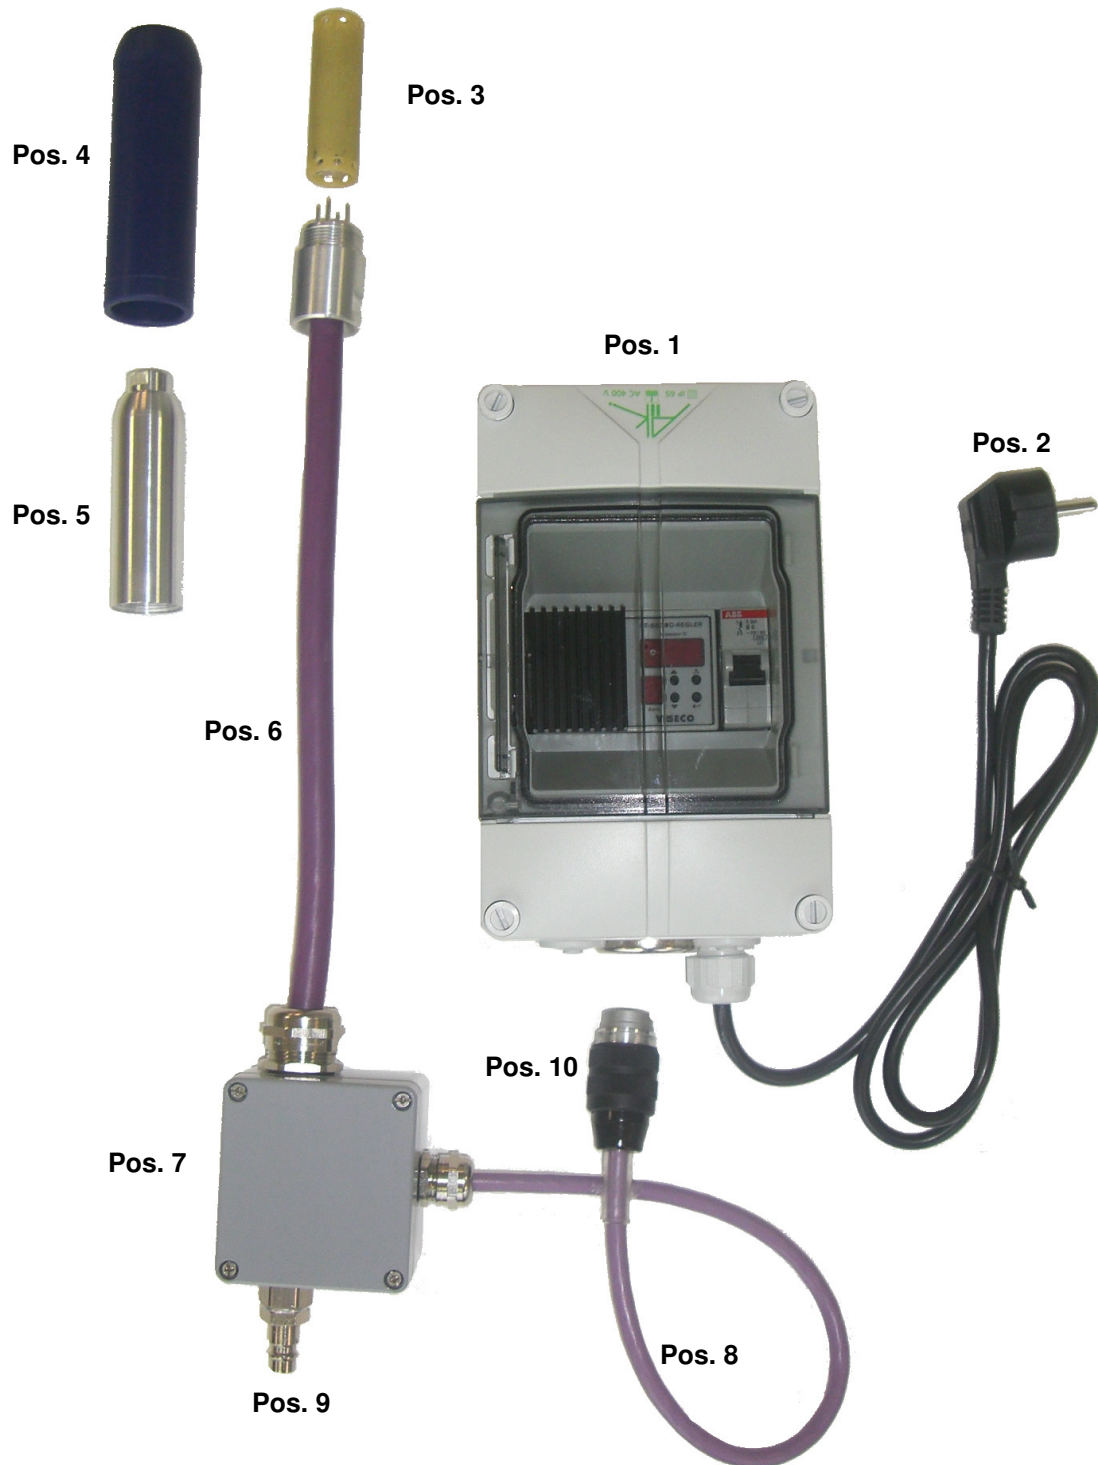

## Airtherm Ex Air Heater System

Pos.	Description	Art. No.	Art. No.
1	Controller 1-channel	140-112-31003HT	
	Controller 2-channel	140-112-31003HT2	
2	Mains cable	140-112-31012	
3	Heating cartridge	140-112-31004B	140-32-32032-x-x
4	Isolation sleeve	140-112-31005	
5	Jacket pipe	140-112-31008	
6	Airtherm hose		
7	Distributor housing		
8	Control cable		
9	Connector NG8		
10	Plug for controller		

**Because of the Ex permission the Airtherm Ex hose and the Airtherm EX control cable can only be delivered completely with the distributor housing!**

Part number: 140-32-32032-x-x

Without indication of the last quota figures the standard version will be delivered: